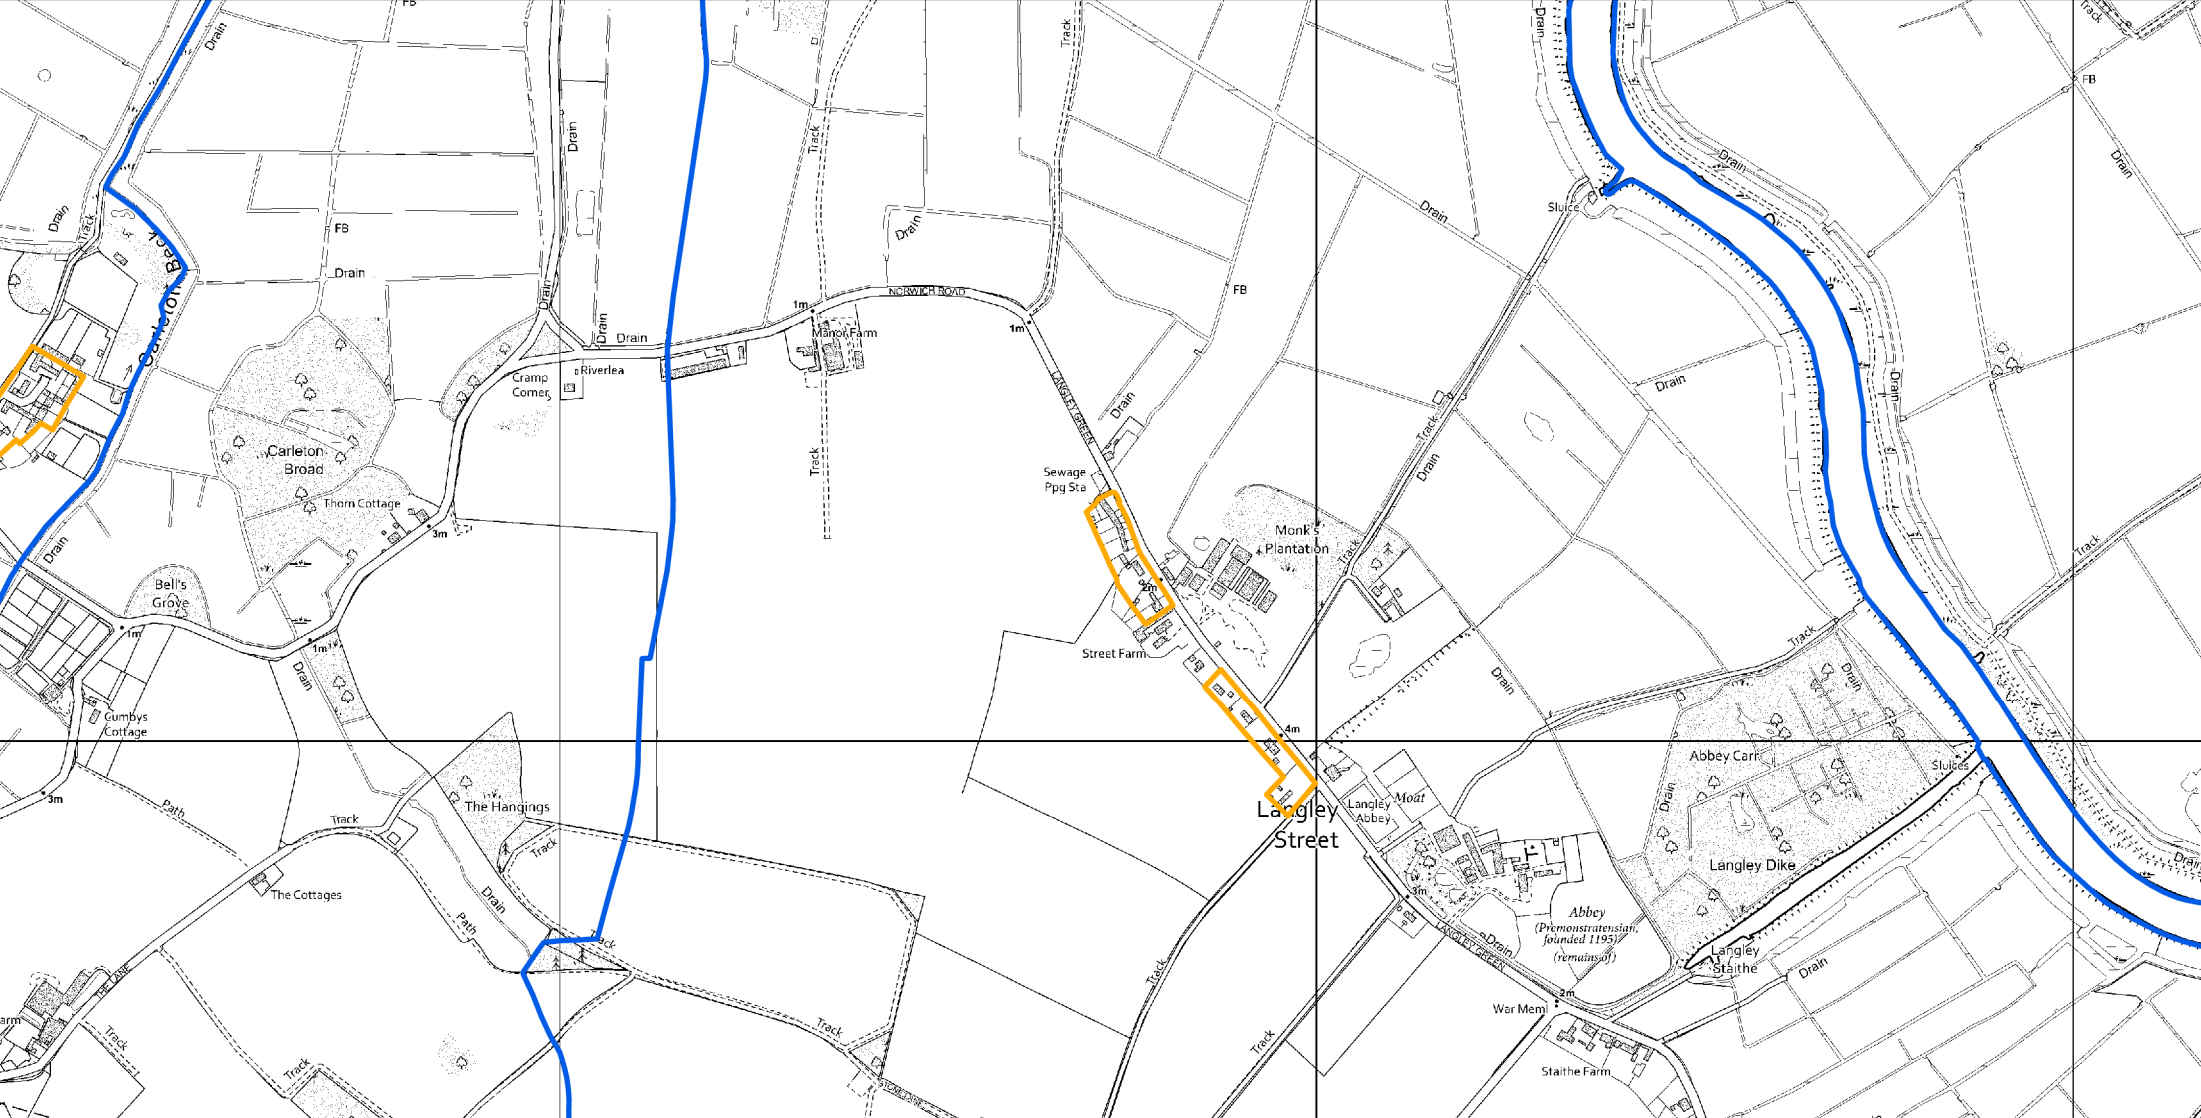

Langley with Hardley

Legend

-  Allocation
-  Parish Boundary
-  Settlement Limit

Date: July 2024

Scale 1:10,000 @ A4

© Crown copyright and database right 2024.
Ordnance Survey Licence number AC0000814798.